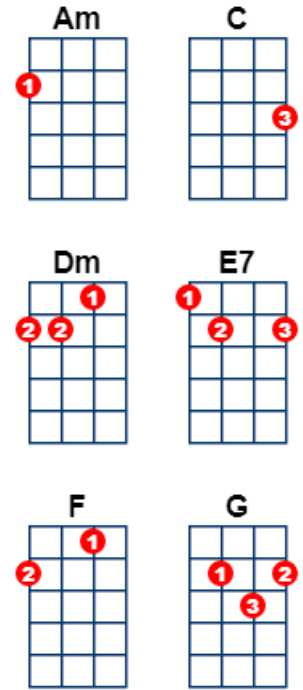

Don't Let Me Be Misunderstood

The Animals

B Benjamin, G Caldwell, S Marcus – The Animals

<https://www.youtube.com/watch?v=vstNm5xzuKM>

Riff:

A- |-----|-----|
E- |-----|-----|
C- |-----|-----|
G- |--2--2-0-2--2-0-2--|--2-0-2--4--5--4-|

Intro: [Am] [Dm] [Am] [Dm]

[Am] Baby, do you under[G]stand me now

[F] Sometimes I feel a little [E7] mad

But [Am] don't you know no one can [G] always be an angel

[F] When things go wrong I [E7] go bad

But [C] I'm just a soul whose [Am] intentions are good

[F] Then you're bound to see my [E7] other side

But [C] I'm just a soul whose [Am] intentions are good

[Dm] Oh Lord please don't let me be misunder[Am]stood [Dm] [Am] [Dm]

[F] If I seem [G] edgy I [F] want you to [G] know